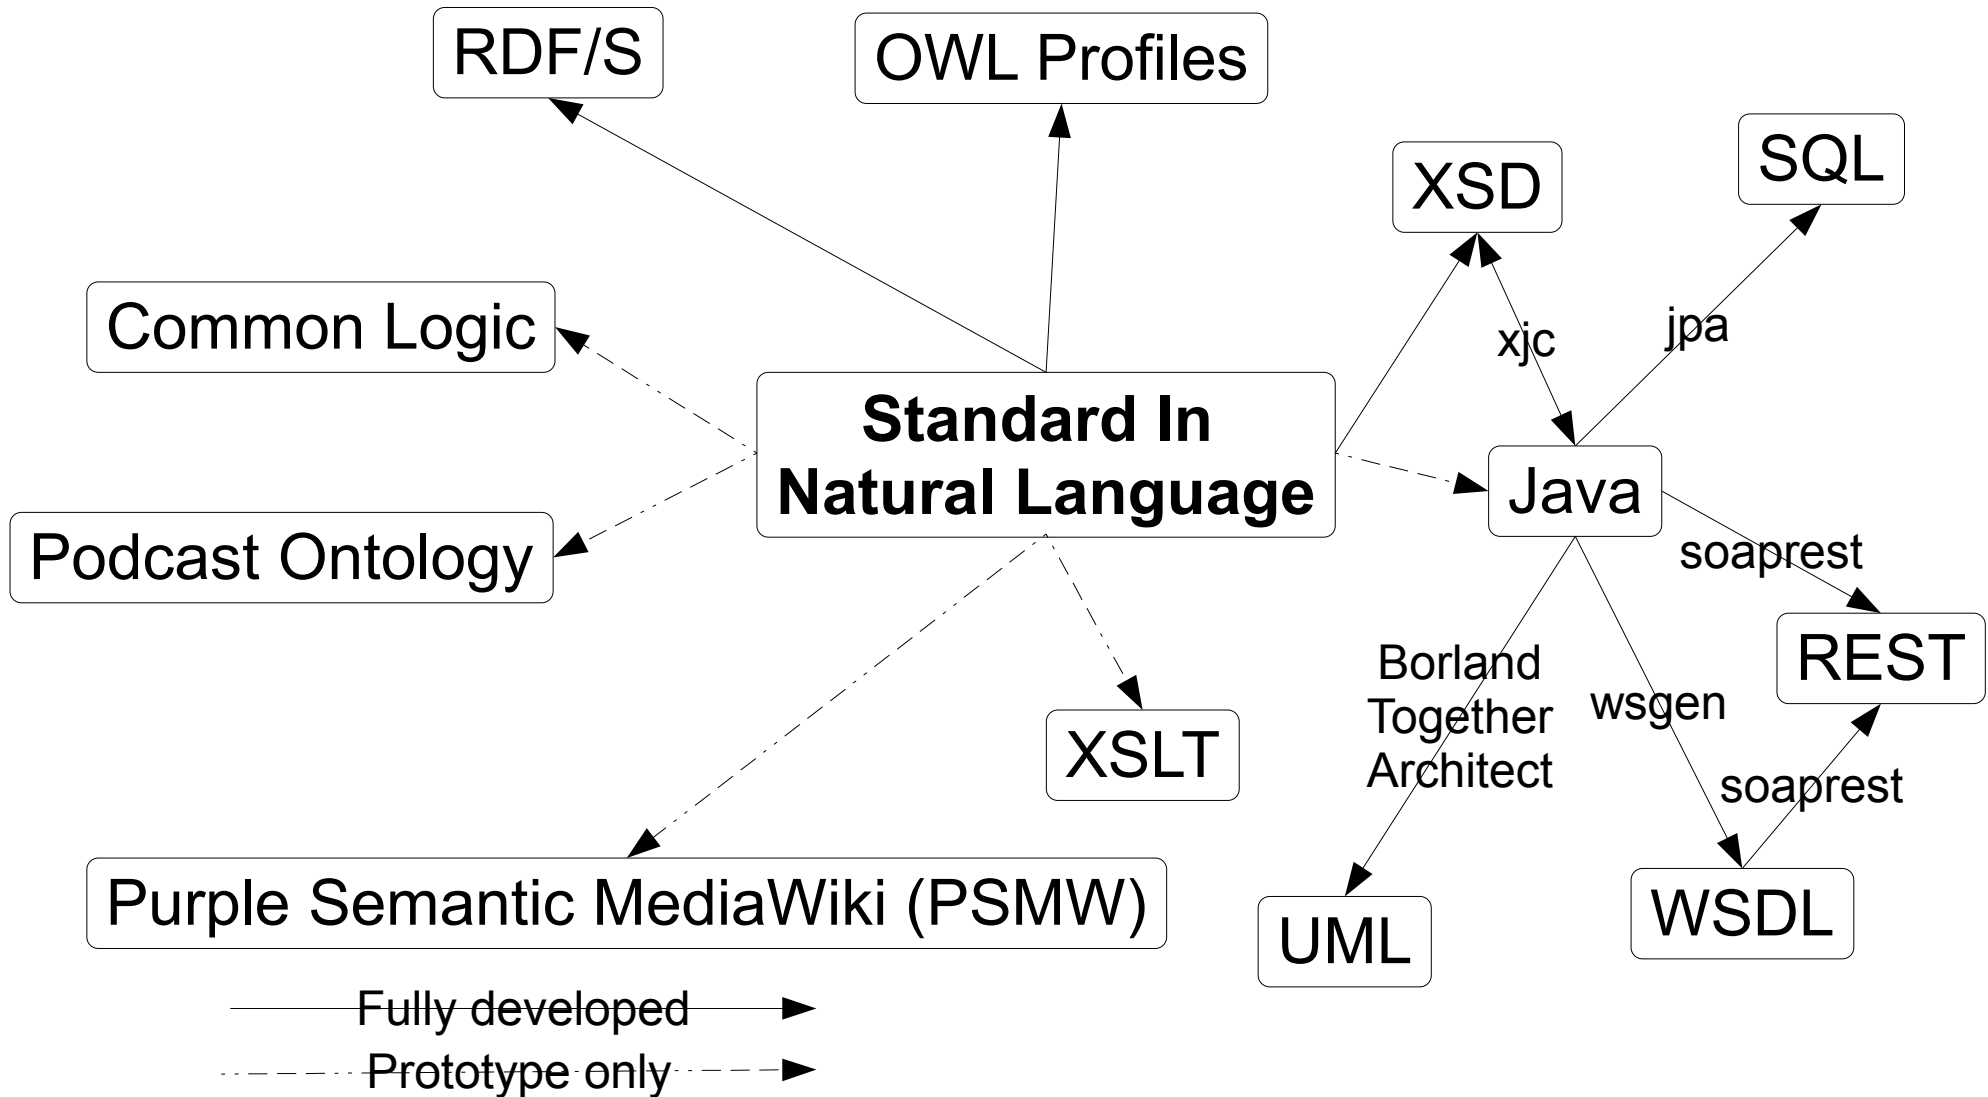

For the Hackathon project HC-04

Ontology Summit Website Development

Ken Baclawski

College of Computer and Information Science
Northeastern University

28-Mar-2013

Adding Semantics to the Ontology Summit Website

- Ontology Summit Survey with underlying semantics using PSMW
- Ontology Summit Website based on an ontology for collaborative systems
- Migration of existing content from PurpleWiki to Purple Semantic MediaWiki (PSMW)

Purple Semantic MediaWiki (PSMW)

- MediaWiki is the technology of Wikipedia and related web sites.
- **Semantic Media Wiki** is a large (\$100M+) EU project based in Karlsruhe.
- The Halo project provided the **Halo extension**.
- Purple numbers provide fine-grained access via the **PMWX** project at Northeastern University.

Ontology Mappings

Generated PSMW Pages

- Ontology is a subset of the ICOM ontology together with the `OntologySummit2013_Survey` class.
- For each class in the ontology:
 - Template (to specify the properties of the class)
 - Form (to create new instances of the class)
 - Category (SMW classification mechanism)
 - Ordinary page
- For each property in the ontology:
 - Property (for defining the type of the property)
- Translator uses web services to upload/update the generated pages.