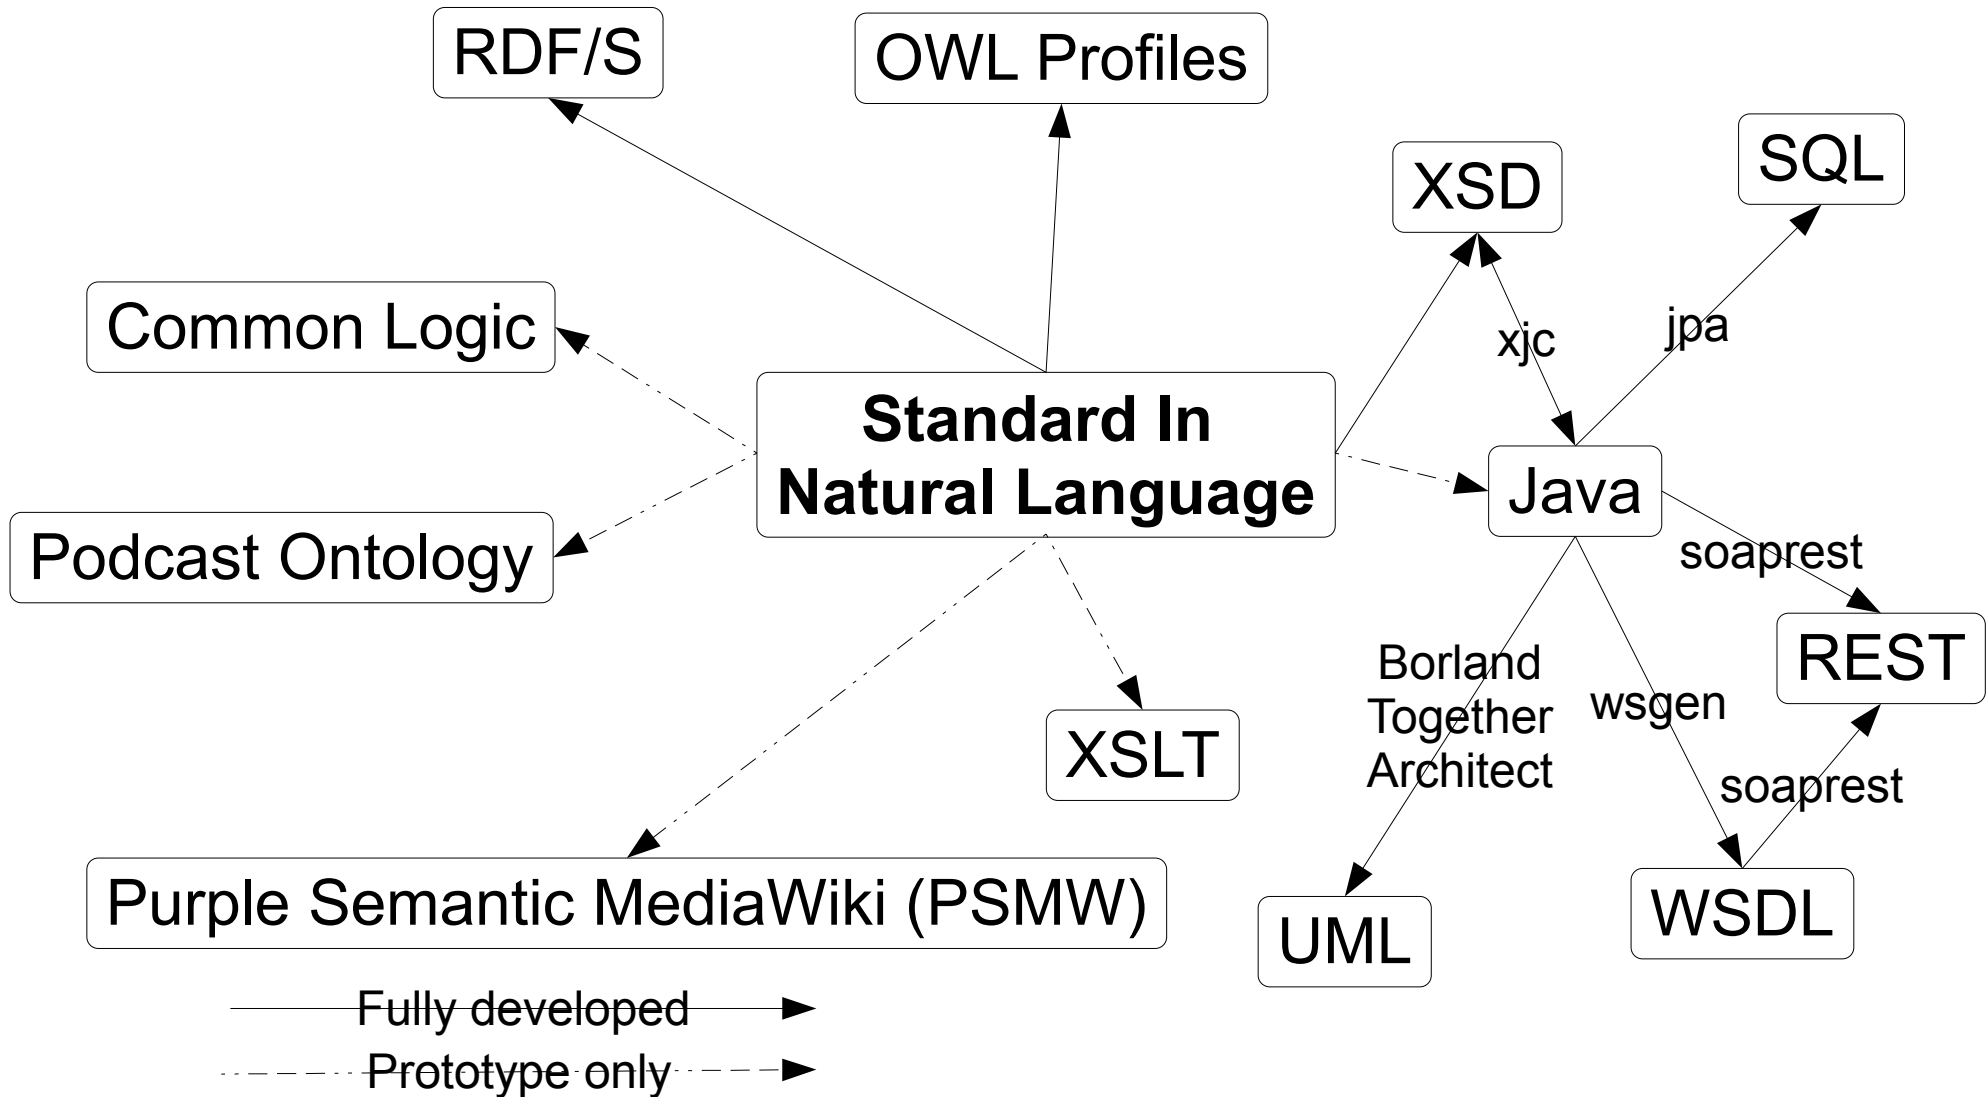

For the Hackathon project HC-04

Ontology Summit Website Development

(b) the underlying technology

Ken Baclawski

College of Computer and Information Science
Northeastern University

28-Mar-2013

Adding Semantics to the Ontology Summit Website

- Ontology Summit Survey with underlying semantics using PSMW
- Ontology Summit Website based on an ontology for collaborative systems
- Migration of existing content from PurpleWiki to Purple Semantic MediaWiki (PSMW)

Purple Semantic MediaWiki (PSMW)

- MediaWiki is the technology of Wikipedia and related web sites.
- **Semantic Media Wiki** is a large (\$100M+) EU project based in Karlsruhe.
- The Halo project provided the **Halo extension**.
- Purple numbers provide fine-grained access via the **PMWX** project at Northeastern University.

Ontology Mappings

Generated PSMW Pages

- Ontology is a subset of the ICOM ontology together with the `OntologySummit2013_Survey` class.
- For each class in the ontology:
 - Template (to specify the properties of the class)
 - Form (to create new instances of the class)
 - Category (SMW classification mechanism)
 - Ordinary page
- For each property in the ontology:
 - Property (for defining the type of the property)
- Translator uses web services to upload/update the generated pages.